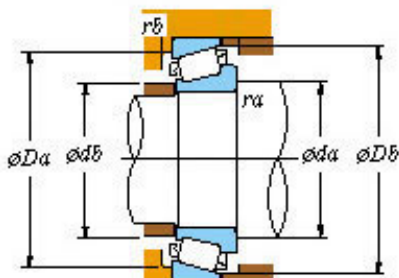

Shandong Siyu Bearing Co., Ltd

Koyo Roller Bearing Lm11949/10 Lm11749/10
 L44649/10 11749/10 11949/10 44649/10 69349/10
 12649/10 L68149/10 Koyo Wheel Bearing for KIA
 Pride

Bearing No. Lm11949/10

■ Mounting dimensions

Lm11949/10 Bearing 2D drawings and 3D CAD models

Bearing No.	LM11949/10
d	19.05
D	45.237
T	15.494
B	16.637
r(min)	1.2
r1(min)	1.2
Cr	36.8
C0r	30.1
Cu	4.25
Grease lub.	9400
Oil lub.	13000
C	12.065
a	10.0 mm
da	25.0
db	23.5
Da	39.5
Db	41.5
ra(max)	1.2
rb(max)	1.2
e	0.30
Y1	2.00
Y0	1.10
(Refer.)Mass(kg)	0.124