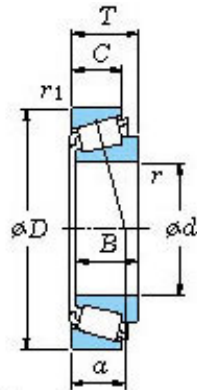

Shandong Siyu Bearing Co., Ltd

Koyo Roller Bearing Lm11949/10 Lm11749/10
 L44649/10 11749/10 11949/10 44649/10 69349/10
 12649/10 L68149/10 Koyo Wheel Bearing for KIA
 Pride

Bearing No. Lm11949/10

■ Mounting dimensions

Lm11949/10 Bearing 2D drawings and 3D CAD models

Bearing No.	LM11949/10
d	19.05
D	45.237
T	15.494
B	16.637
r(min)	1.2
r1(min)	1.2
Cr	36.8
C0r	30.1
Cu	4.25
Grease lub.	9400
Oil lub.	13000
C	12.065
a	10.0 mm
da	25.0
db	23.5
Da	39.5
Db	41.5
ra(max)	1.2
rb(max)	1.2
e	0.30
Y1	2.00
Y0	1.10
(Refer.)Mass(kg)	0.124